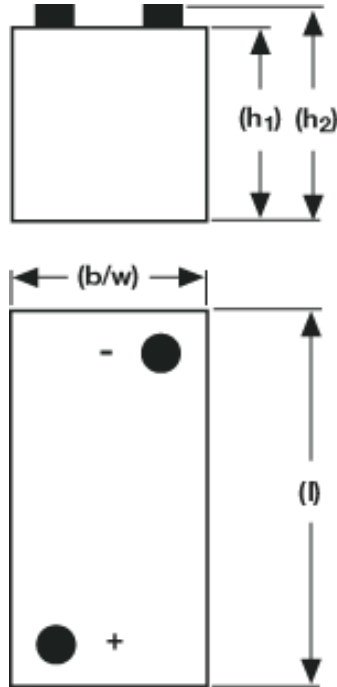

# Sonnenschein SB 6/330 A data sheet

Drawing:

Terminal:

Meets: UL94 HB

**Specifications:**

Exide!ntype designation	Part number	Nom. Voltage V	C!_{100!_} 1.80 VpC 20°C Ah	Length l mm	Width b/w mm	Height h1 mm	Height top cover mm	Height over terminals mm	Height incl. connectors mm	Weight approx. kg	Terminal	Terminal alignment
SB 6/330 A	NGSB120330HS0CA	6	300	312	182	359	337	359	359	48	A-Terminal	